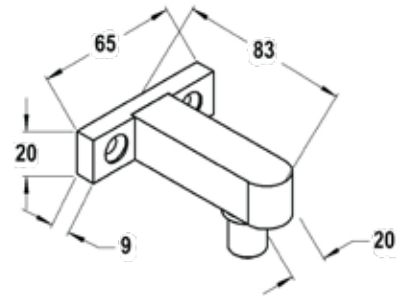

PWA-2

FRAMELESS GLASS POOL GATE HARDWARE

Product Image

Dimensions

DETAILS

Wall / Square Post Mount Pivot Arm

- 10mm clearance between gate & wall

FINISHES

- Polished
- Satin

Base material: 316 Stainless Steel